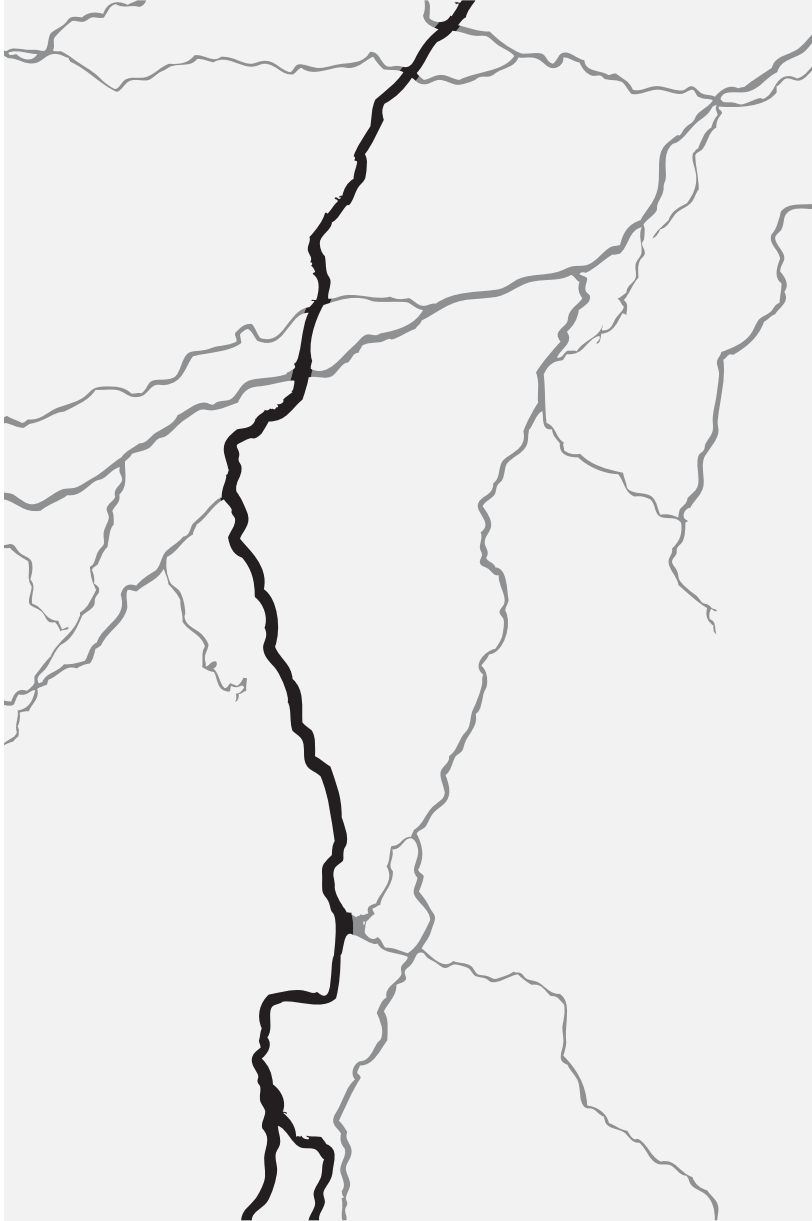

CUSTOM AREA RUG RENDERING: STORM

COLORS

- AREA 1:
- AREA 2:
- AREA 3:

SELECTED SHAPE

Rectangle

SIZE

_____ X _____
width height

- New Zealand Wool Nylon
- Indo-sheen (for detail areas)
- Add a Perfect Fit Rug Pad
- Strike-off*

*Inquire at your Creative Accents dealer

NOTES: _____

DETAILS

3/4 inch tufted field in New Zealand Wool or 100% recycled nylon, 3/4 inch hand tufted cut pile detail, and low loop hand tufted detail.

Rectangles, Ovals and Pods are shown in 6' x 9' ratio. Circle, Squares and Octagons are shown as 6' x 6'. Entries shown as 3' x 5', and Runners as 3' x 9'. The actual appearance of your rug may vary according to the size and proportion ordered.

All rugs are made to a tolerance of 1.5%. Colors shown are not true and should always be confirmed with actual yarn color pom-poms.

signature

date

CREATIVE ACCENTS.