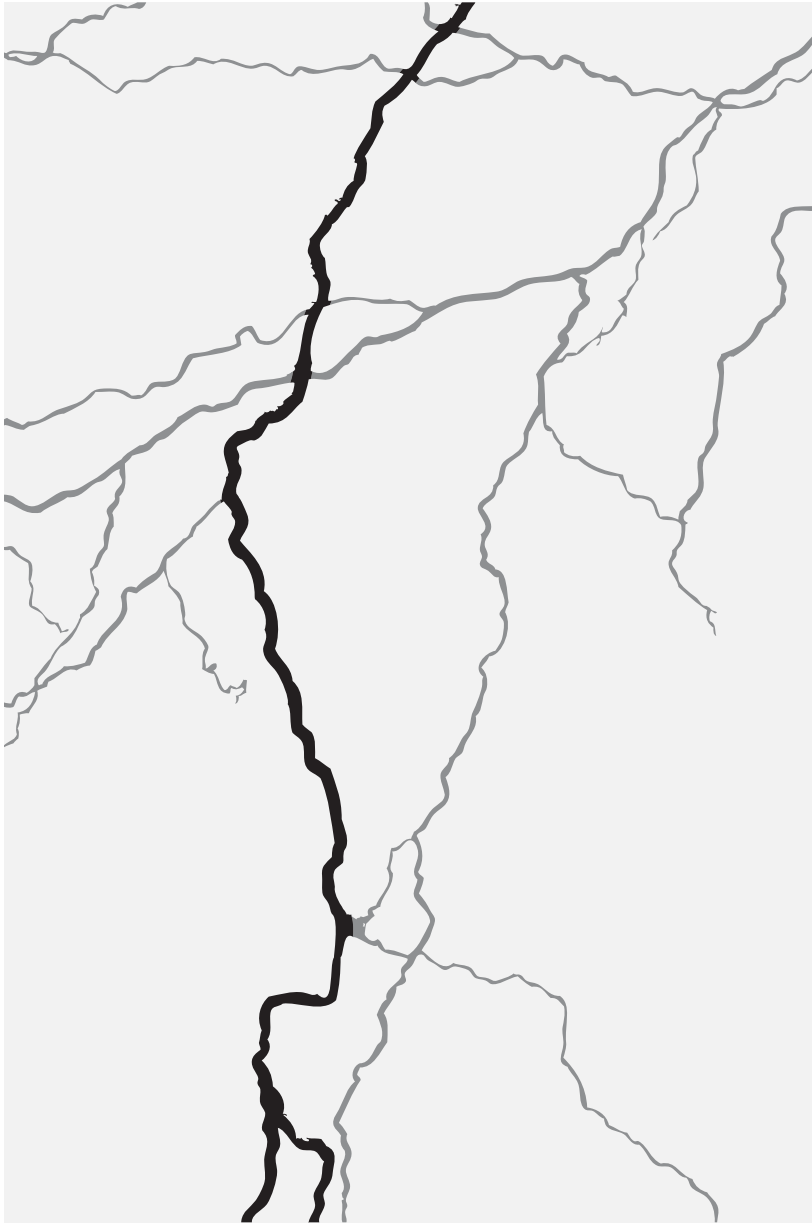

CUSTOM AREA RUG RENDERING: STORM

COLORS

- AREA 1:
- AREA 2:
- AREA 3:

SELECTED SHAPE

Rectangle

SIZE

_____ X _____
width height

- New Zealand Wool Nylon
- Indo-sheen (for detail areas)
- Add a Perfect Fit Rug Pad
- Strike-off*

*Inquire at your Creative Accents dealer

NOTES: _____

DETAILS

3/4 inch tufted field in New Zealand Wool or 100% recycled nylon, 3/4 inch hand tufted cut pile detail, and low loop hand tufted detail.

Rectangles, Ovals and Pods are shown in 6' x 9' ratio. Circle, Squares and Octagons are shown as 6' x 6'. Entries shown as 3' x 5', and Runners as 3' x 9'. The actual appearance of your rug may vary according to the size and proportion ordered.

All rugs are made to a tolerance of 1.5%. Colors shown are not true and should always be confirmed with actual yarn color pom-poms.

signature

date

CREATIVE ACCENTS.