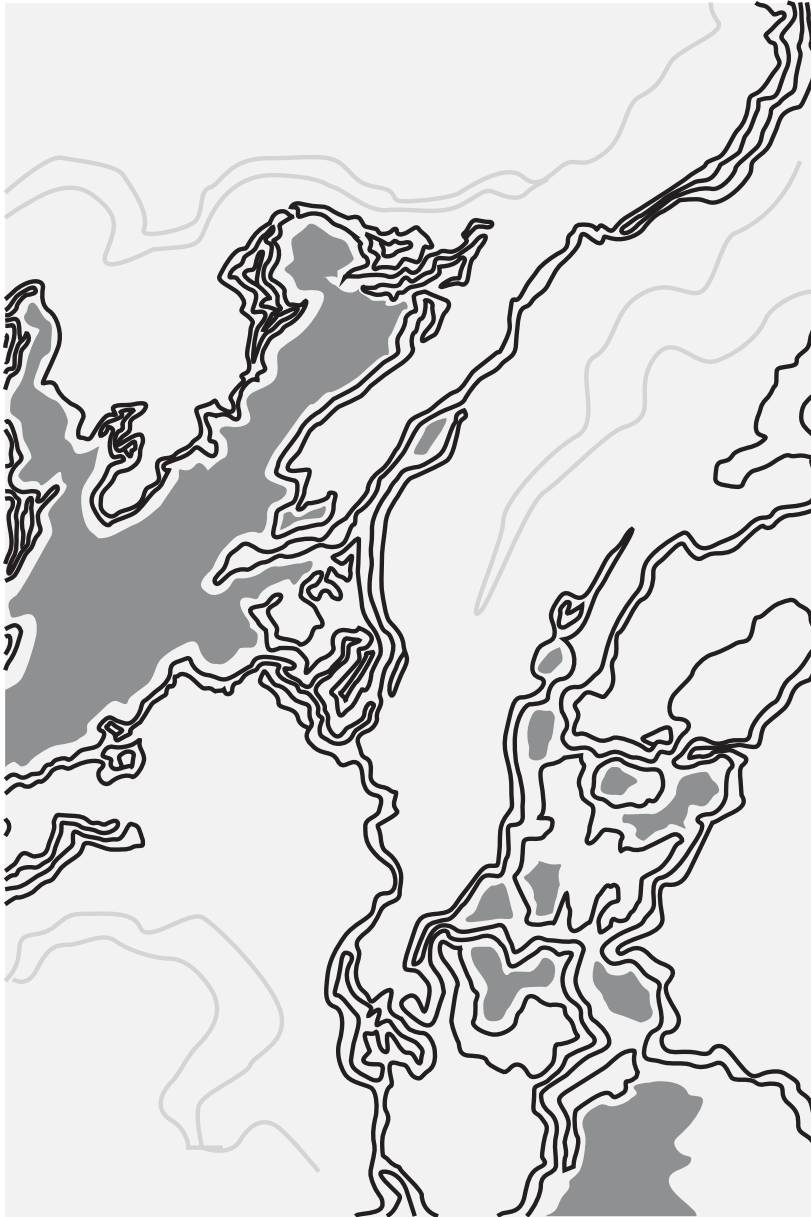

CUSTOM AREA RUG RENDERING: ZION

COLORS

- AREA 1:
- AREA 2:
- AREA 3:
- AREA 4:

SELECTED SHAPE

Rectangle

SIZE

_____ X _____
width height

- New Zealand Wool Nylon
- Indo-sheen (for detail areas)
- Add a Perfect Fit Rug Pad
- Strike-off*

*Inquire at your Creative Accents dealer

NOTES: _____

DETAILS

3/4 inch tufted field in New Zealand Wool or 100% recycled nylon, low loop over tufted lines, and 3/4 inch hand tufted cut pile detail.

Rectangles, Ovals and Pods are shown in 6' x 9' ratio. Circle, Squares and Octagons are shown as 6' x 6'. Entries shown as 3' x 5', and Runners as 3' x 9'. The actual appearance of your rug may vary according to the size and proportion ordered.